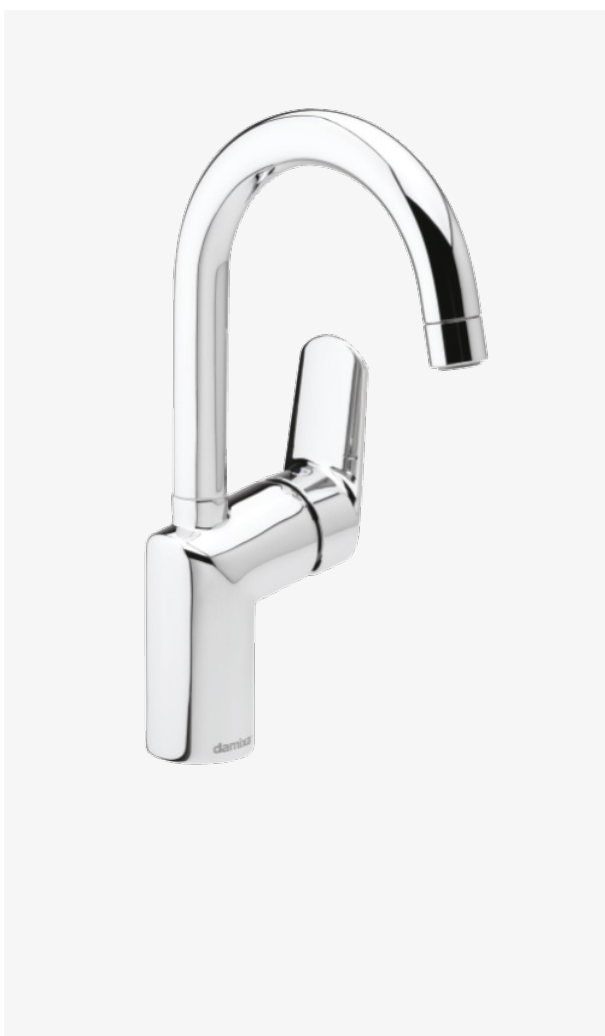

Clover Green

Basin Mixer with pop up waste

Article no.: 608271000
Finish: Chrome
Series: Clover Green

EAN no.: 5708516814559

Standard features:

- Ceramic cartridge
- Scalding protection (38°C)
- Swivel spout
- Pop up waste with click function
- Rub-clean aerator
- Cold-start
- Eco-Save water saving feature
- 1 handle