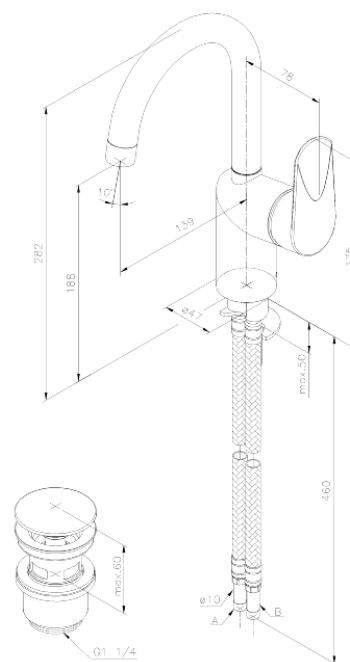

FM Mattsson Mora Group Denmark
Abildager 26 A, 2605 Brøndby, Denmark
Østbirkvej 2, 5240 Odense NØ, Denmark

+45 63 10 22 10 danmark@fmm-mora.com

For more information please visit www.damixa.com

damixa